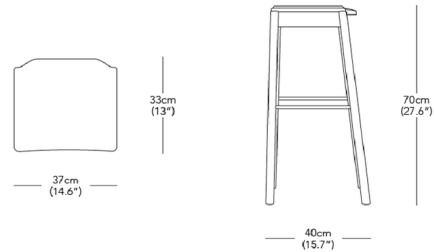

Shown in black

Specifications

COLOR	N/A
BODY FINISH	Black
WATTAGE	N/A
DIMMER	N/A
DIMENSIONS	14.6"W x 27.6"H x 15.7"D
BULB	N/A

CLICK TO VIEW PRODUCT

Notes: