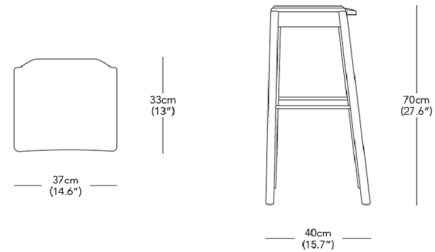

Shown in black

Specifications

COLOR	N/A
BODY FINISH	Black
WATTAGE	N/A
DIMMER	N/A
DIMENSIONS	14.6"W x 27.6"H x 15.7"D
BULB	N/A

CLICK TO VIEW PRODUCT

Notes: