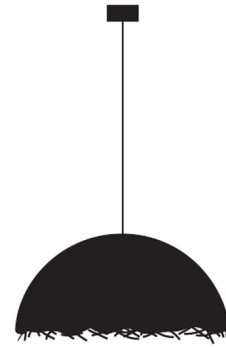

Shown in silver leaf / white

Ø15.7" / 23.6"