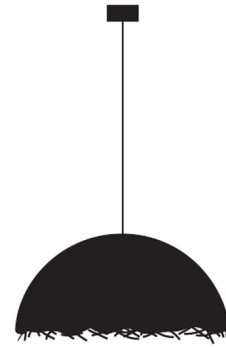

### Description

The PostKrisi Dome Pendant features a hand-painted fiberglass hemisphere, with a silver leaf interior. The dome form catches the light, shaping enchanting patterns of light, amplifying their effect with the fringed edge.

### Specifications

|                   |                                   |
|-------------------|-----------------------------------|
| COLOR             | White                             |
| BODY FINISH       | Silver Leaf                       |
| WATTAGE           | 12W                               |
| DIMMER            | Standard 120V                     |
| DIMENSIONS        | 23.62"W x 11.81"H                 |
| BULB NOT INCLUDED | 1 x A19/Medium (E26)/12W/120V LED |
| COUNTRY OF ORIGIN | Italy                             |

### Technical Information

|                    |              |
|--------------------|--------------|
| PRODUCT DIMENSIONS | Cable: 66.9" |
|--------------------|--------------|

Shown in silver leaf / white

Ø15.7" / 23.6"

CLICK TO VIEW PRODUCT

Notes: