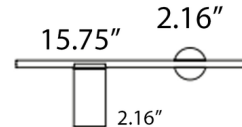

Shown in black

tribes wall L down

Specifications

COLOR	N/A
BODY FINISH	Black
WATTAGE	10W
DIMMER	Standard 120V
DIMENSIONS	15.75"W x 5.35"H x 3.46"D
BULB INCLUDED	1 x MR16/GU10/10W/120V LED
COUNTRY OF ORIGIN	Belgium