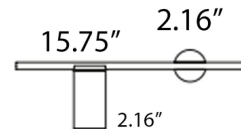

Shown in black

tribes wall L down

Specifications

COLOR	N/A
BODY FINISH	Black
WATTAGE	10W
DIMMER	Standard 120V
DIMENSIONS	15.75"W x 5.35"H x 3.46"D
BULB INCLUDED	1 x MR16/GU10/10W/120V LED
COUNTRY OF ORIGIN	Belgium