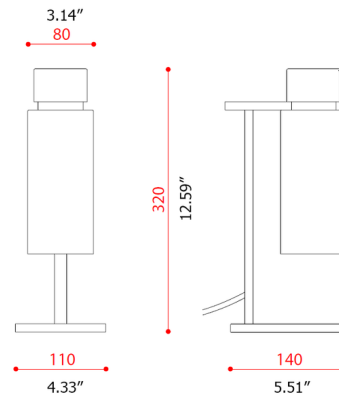

Shown in matte black / black chrome / smoke

Specifications

COLOR	Smoke
BODY FINISH	Matte Black / Black Chrome
WATTAGE	10W
DIMMER	N/A
DIMENSIONS	4.33"W x 12.598"H x 5.51"D
BULB NOT INCLUDED	1 x B10/Candelabra (E12)/10W/120V LED