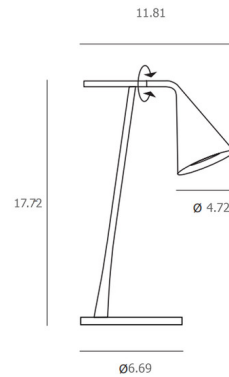

By Tooy

Description

The Gordon Table Lamp has a formal and material interpretation of the conical diffuser that is the main feature of the Gordon product line from Tooy. The head of the lamp can rotate up to 270 degrees allowing you to position the light where it is needed the most.

Shown in matte black / matte black

Specifications

COLOR Matte Black
BODY FINISH Matte Black
WATTAGE 10W
DIMMER N/A
DIMENSIONS 11.81"W x 17.717"H
BULB NOT INCLUDED 1 x B10/Candelabra (E12)/10W/120V LED

Technical Information

PRODUCT DIMENSIONS Cable Length: 59.06

CLICK TO VIEW PRODUCT

Notes: