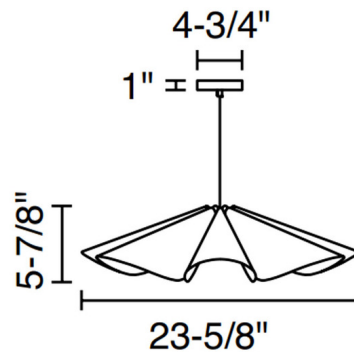

Specifications

COLOR Green / Ash
BODY FINISH Black
WATTAGE 17W
DIMMER Standard 120V
DIMENSIONS 23.6"W x 5.9"H
BULB NOT INCLUDED 1 x A19/Medium (E26)/17W/120V LED
COUNTRY OF ORIGIN Spain

Technical Information

PRODUCT DIMENSIONS Adjustable Cable Length: 108"

Shown in black / green / ash

CLICK TO VIEW PRODUCT

Notes: