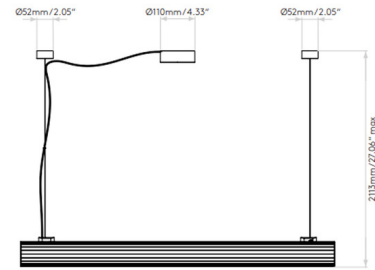

Specifications

COLOR	Clear
BODY FINISH	Polished Chrome
WATTAGE	23.8W
DIMMER	Low Voltage Electronic
DIMENSIONS	39.37"L x 3.15"W x 3.15"H
INTEGRATED LED MODULE	1 x LED/23.8W/120V LED
COUNTRY OF ORIGIN	China

Technical Information

PRODUCT DIMENSIONS	Max Overall Height: 27.06"
COLOR RENDERING	90 CRI
LAMP COLOR	3000K
LUMENS/WATT	71.55
LUMINOUS FLUX	1703 lumens

Shown in polished chrome / clear

CLICK TO VIEW PRODUCT