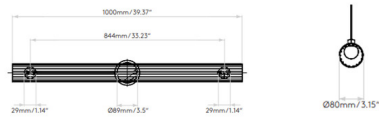

Specifications

COLOR	Clear
BODY FINISH	Polished Chrome
WATTAGE	23.8W
DIMMER	Low Voltage Electronic
DIMENSIONS	39.37"L x 3.15"W x 3.15"H
INTEGRATED LED MODULE	1 x LED/23.8W/120V LED
COUNTRY OF ORIGIN	China

Technical Information

PRODUCT DIMENSIONS	Max Overall Height: 27.06"
COLOR RENDERING	90 CRI
LAMP COLOR	3000K
LUMENS/WATT	71.55
LUMINOUS FLUX	1703 lumens

Shown in polished chrome / clear

CLICK TO VIEW PRODUCT