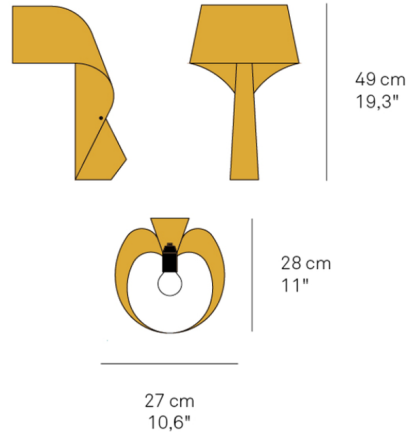

Shown in sea blue

Specifications

COLOR	Sea Blue
BODY FINISH	N/A
WATTAGE	5W
DIMMER	Included
DIMENSIONS	10.6"W x 19.3"H x 11"D
BULB NOT INCLUDED	1 x G16.5/Candelabra (E12)/5W/120V LED
COUNTRY OF ORIGIN	Spain

CLICK TO VIEW PRODUCT

Notes: