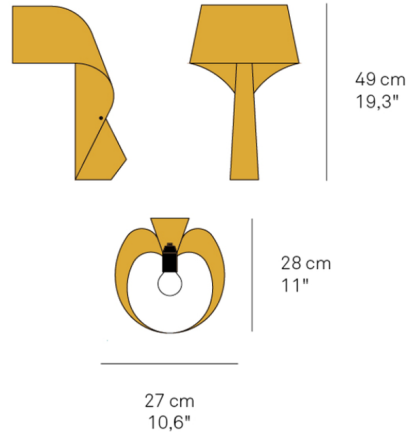

### Specifications

COLOR	Sea Blue
BODY FINISH	N/A
WATTAGE	5W
DIMMER	Included
DIMENSIONS	10.6"W x 19.3"H x 11"D
BULB NOT INCLUDED	1 x G16.5/Candelabra (E12)/5W/120V LED
COUNTRY OF ORIGIN	Spain

CLICK TO VIEW PRODUCT