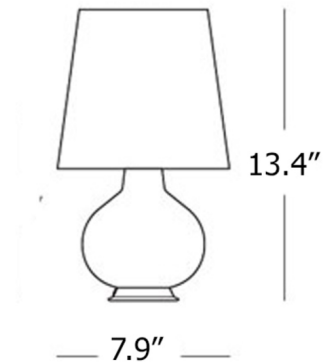

By Fontana Arte

Description

A lighting icon designed in 1954, the Fontana 1853 Table Lamp offers an intriguing take on a classic silhouette, composed of a round body that tapers slightly upward and topped with a classic cone shade. What makes this lamp unique is its multiple light sources contained in both the base and the lampshade, allowing it to satisfy different lighting needs. Base and shade light sources are separately controlled by an on/off switch on cord.

Shown in white / white

Specifications

COLOR	White
BODY FINISH	White
WATTAGE	17W
DIMMER	N/A
DIMENSIONS	7.9"W x 13.4"H
BULB NOT INCLUDED	1 x A19/Medium (E26)/17W/120V LED
COUNTRY OF ORIGIN	Italy

CLICK TO VIEW PRODUCT