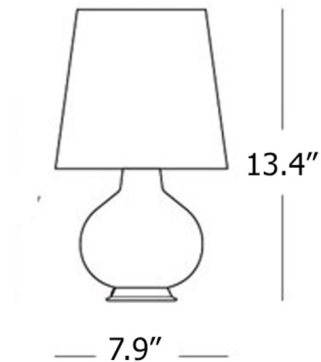

By Fontana Arte

Description

A lighting icon designed in 1954, the Fontana 1853 Table Lamp offers an intriguing take on a classic silhouette, composed of a round body that tapers slightly upward and topped with a classic cone shade. What makes this lamp unique is its multiple light sources contained in both the base and the lampshade, allowing it to satisfy different lighting needs. Base and shade light sources are separately controlled by an on/off switch on cord.

Shown in white / white

Specifications

COLOR	White
BODY FINISH	White
WATTAGE	17W
DIMMER	N/A
DIMENSIONS	7.9"W x 13.4"H
BULB NOT INCLUDED	1 x A19/Medium (E26)/17W/120V LED
COUNTRY OF ORIGIN	Italy

CLICK TO VIEW PRODUCT