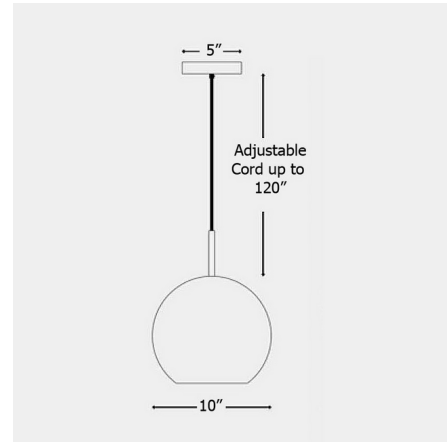

Shown in polished brass