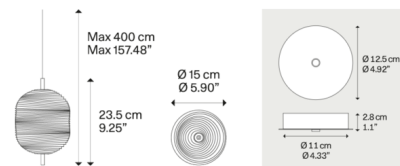

Specifications

COLOR	Crystal
BODY FINISH	Black Chrome
WATTAGE	3W
DIMMER	Low Voltage Electronic
DIMENSIONS	5.9"W x 9.25"H
INTEGRATED LED MODULE	1 x LED/3W/120V LED
COUNTRY OF ORIGIN	Italy

Technical Information

PRODUCT DIMENSIONS	Adjustable Cable Length: 157.48"
LAMP LIFE	80000 hours
COLOR RENDERING	90 CRI
LAMP COLOR	2700K
LUMENS/WATT	150.00
LUMINOUS FLUX	450 lumens

Shown in black chrome / crystal

CLICK TO VIEW PRODUCT