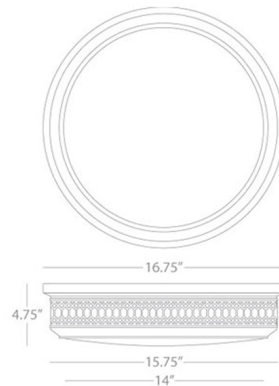

By Robert Abbey

Description

Williamsburg Tucker Ceiling Flush Mount features a frosted white glass diffuser with a deep patina bronze finish.

Shown in deep patina bronze / frosted white

Specifications

COLOR	Frosted White
BODY FINISH	Deep Patina Bronze
WATTAGE	21W
DIMMER	Standard 120V
DIMENSIONS	16.75"W x 4.75"H
BULB NOT INCLUDED	3 x B10/Medium (E26)/7W/120V LED
COUNTRY OF ORIGIN	China