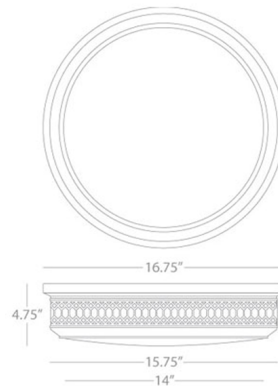

### Specifications

|                   |                                  |
|-------------------|----------------------------------|
| COLOR             | Frosted White                    |
| BODY FINISH       | Deep Patina Bronze               |
| WATTAGE           | 21W                              |
| DIMMER            | Standard 120V                    |
| DIMENSIONS        | 16.75"W x 4.75"H                 |
| BULB NOT INCLUDED | 3 x B10/Medium (E26)/7W/120V LED |
| COUNTRY OF ORIGIN | China                            |