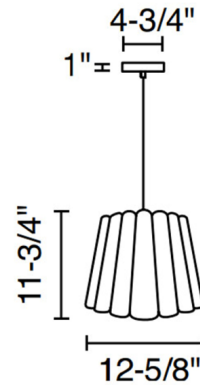

Shown in black / red / ash

Specifications

COLOR	Red / Ash
BODY FINISH	Black
WATTAGE	17W
DIMMER	Standard 120V
DIMENSIONS	12.6"W x 11.8"H
BULB NOT INCLUDED	1 x A19/Medium (E26)/17W/120V LED
COUNTRY OF ORIGIN	Spain

Technical Information

PRODUCT DIMENSIONS	Adjustable Cable Length: 108"
--------------------	-------------------------------

CLICK TO VIEW PRODUCT

Notes: