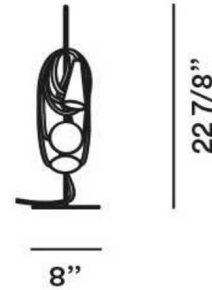

By Foscarini

Description

The whimsical Filo Table Lamp comes from the desire to display the individual parts that go into a lamp the light source, decoration and electrical wiring bringing out their structural and aesthetic characteristics. The two decorative elements are made of hand-crafted glass. The off-white cone, which contains the retrofit LED bulb, is made of porcelain. On/off switch on cord.

Shown in teodora

Specifications

COLOR Teodora
BODY FINISH N/A
WATTAGE 4W
DIMMER N/A
DIMENSIONS 7.87"W x 22.83"H
BULB INCLUDED 1 x JCD/G9/4W/120V LED

Technical Information

COLOR RENDERING 80 CRI
LAMP COLOR 3000K
LUMENS/WATT 100.00
LUMINOUS FLUX 400 lumens