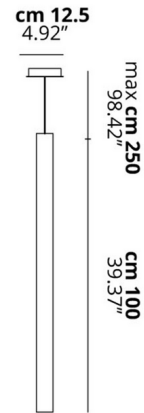

Specifications

COLOR N/A
BODY FINISH Matte Black
WATTAGE 8W
DIMMER Standard 120V
DIMENSIONS 2.36"W x 39.37"H
BULB NOT INCLUDED 1 x PAR16/Medium (E26)/8W/120V LED
COUNTRY OF ORIGIN Italy

Technical Information

PRODUCT DIMENSIONS Cable: 10ft

Notes:

Shown in matte black

CLICK TO VIEW PRODUCT