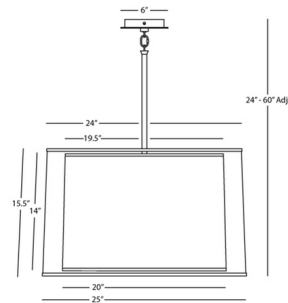

By Robert Abbey

Description

The Saturnia Pendant features a bronze or silver transparent fabric exterior shade with an ascot white fabric interior shade. Silver transparent fabric exterior shade features a stainless steel finish. Bronze transparent fabric exterior features a deep patina bronze finish. Overall height adjusts 24-60 inches.

Shown in deep patina bronze

Specifications

COLOR N/A
BODY FINISH Deep Patina Bronze
WATTAGE 39W
DIMMER Standard 120V
DIMENSIONS 25"W x 15.5"H
BULB NOT INCLUDED 3 x A19/Medium (E26)/13W/120V LED
COUNTRY OF ORIGIN China

Technical Information

PRODUCT DIMENSIONS Downrods: 3x12", 1x6"

CLICK TO VIEW PRODUCT

Notes: