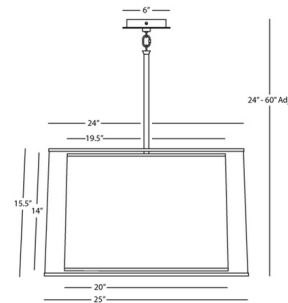

### Description

The Saturnia Pendant features a bronze or silver transparent fabric exterior shade with an ascot white fabric interior shade. Silver transparent fabric exterior shade features a stainless steel finish. Bronze transparent fabric exterior features a deep patina bronze finish. Overall height adjusts 24-60 inches.

### Specifications

COLOR . . . . . N/A  
BODY FINISH . . . . . Deep Patina Bronze  
WATTAGE . . . . . 39W  
DIMMER . . . . . Standard 120V  
DIMENSIONS . . . . . 25"W x 15.5"H  
BULB NOT INCLUDED . . . . . 3 x A19/Medium (E26)/13W/120V LED  
COUNTRY OF ORIGIN . . . . . China

### Technical Information

PRODUCT DIMENSIONS . . . . . Downrods: 3x12", 1x6"

CLICK TO VIEW PRODUCT

Notes: