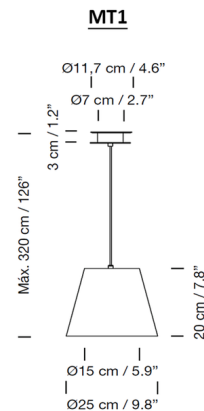

Shown in textured white / natural ribbon

Specifications

COLOR	Natural Ribbon
BODY FINISH	Textured White
WATTAGE	4.5W
DIMMER	Standard 120V
DIMENSIONS	9.8"W x 7.8"H
BULB NOT INCLUDED	1 x A19/Medium (E26)/4.5W/120V LED