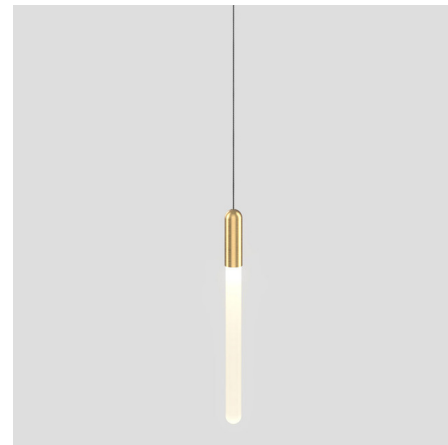

Lightology

lightology.com
866-954-4489
04-23-26

Project: _____
Company: _____
Location: _____ Fixture Type: _____
SPEC #: **MMK1525170**
Approved On: _____ Approved By: _____

Cascadia Pendant - Overstock

By Matthew McCormick

Description

The Cascadia Pendant pays homage to nature and its effortless beauty. This pendant takes its name from the Canadian Cascades' white-capped mountain range and organic flow of waterways. The distinctive slender shape and soft gradation of the Opaline glow from the hand blown glass tubing hides the technical precision through an aesthetic of simplicity and a pureness in design. Whether hanging as a delicate fixture over a bedside table, over a dining table or cascading several down a grand stairwell, Cascadia translates into a look that is both contemporary and timeless. Includes a white canopy.

Specifications

COLOR . . . . . Brushed Brass
BODY FINISH . . . . . White Canopy
WATTAGE 3W
DIMMER . . . . . Universal
DIMENSIONS . . . . . 1.1"W x 12.6"H
INTEGRATED LED MODULE . . . . . 1 x LED/3W/120V LED

Technical Information

PRODUCT DIMENSIONS . . . . . Cable Length: 118"
LAMP COLOR 2700K
LUMENS/WATT 106.67
LUMINOUS FLUX . . . . . 320 lumens

Shown in white canopy / brushed brass