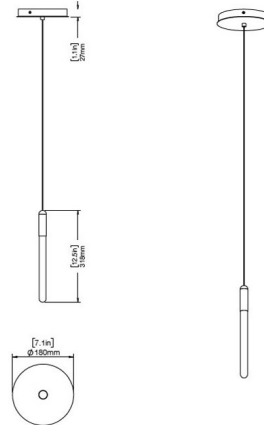

CLICK TO VIEW PRODUCT

Notes: