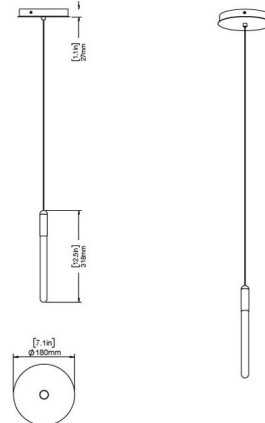

### Specifications

COLOR . . . . . Brushed Brass  
 BODY FINISH . . . . . White Canopy  
 WATTAGE . . . . . 3W  
 DIMMER . . . . . Universal  
 DIMENSIONS . . . . . 1.1"W x 12.6"H  
 INTEGRATED LED MODULE . . . . . 1 x LED/3W/120V LED

### Technical Information

PRODUCT DIMENSIONS . . . . . Cable Length: 118"  
 LAMP COLOR . . . . . 2700K  
 LUMENS/WATT . . . . . 106.67  
 LUMINOUS FLUX . . . . . 320 lumens

Shown in white canopy / brushed brass