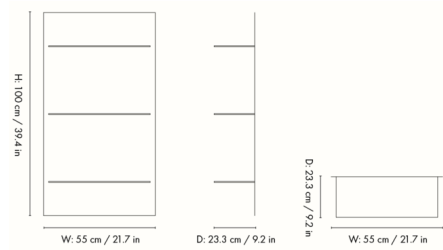

By Ferm Living

Description

Named after the Danish word for warehouse, the Lager Wall Shelf offers a raw, industrial aesthetic reminiscent of Brutalist design. Lager is designed for easy installation with its French cleat hanging system, and multiple units can be installed next to each other to create taller or wider displays.

Shown in aluminum

Specifications

COLOR	N/A
BODY FINISH	Aluminum
WATTAGE	N/A
DIMMER	N/A
DIMENSIONS	21.7"W x 39.4"H x 9.2"D
BULB	N/A
COUNTRY OF ORIGIN	China

CLICK TO VIEW PRODUCT

Notes: