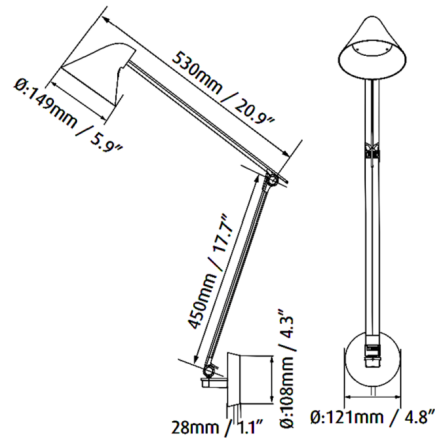

Shown in grey