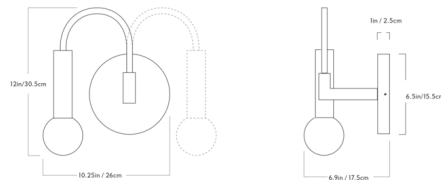

### Specifications

COLOR . . . . . N/A  
BODY FINISH . . . . . Brushed Brass  
WATTAGE . . . . . 3W  
DIMMER . . . . . Low Voltage Electronic  
DIMENSIONS . . . . . 10.25"W x 12"H x 6.9"D  
BULB INCLUDED . . . . . 1 x JCD/G9/3W/120V LED