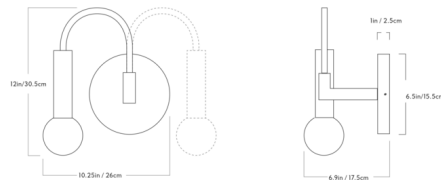

Shown in brushed brass

Specifications

COLOR N/A
BODY FINISH Brushed Brass
WATTAGE 3W
DIMMER Low Voltage Electronic
DIMENSIONS 10.25"W x 12"H x 6.9"D
BULB INCLUDED 1 x JCD/G9/3W/120V LED

Technical Information