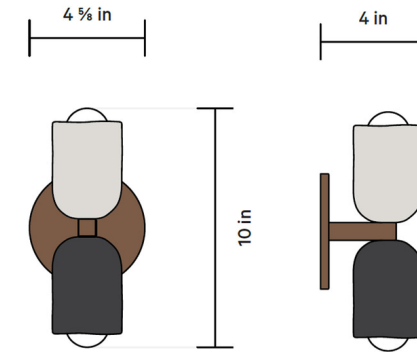

By In Common With

Description

The petite and unobtrusive Ceramic Up Down Slim Wall Sconce emits a soft glow both up and down the wall. Each ceramic shade is handmade and left raw or pigmented.

Shown in patina brass canopy / white clay upper shade

Specifications

COLOR White Clay Upper Shade
BODY FINISH Patina Brass Canopy
WATTAGE 8W
DIMMER Standard 120V
DIMENSIONS 4.875"W x 9.75"H x 4"D
BULB INCLUDED 2 x G16.5/Candelabra (E12)/4W/120V LED
COUNTRY OF ORIGIN United States

Technical Information

LAMP LIFE 30000 hours
COLOR RENDERING 95 CRI
LAMP COLOR Warm Dim
LUMENS/WATT 110.00
LUMINOUS FLUX 440 lumens

CLICK TO VIEW PRODUCT

Notes: