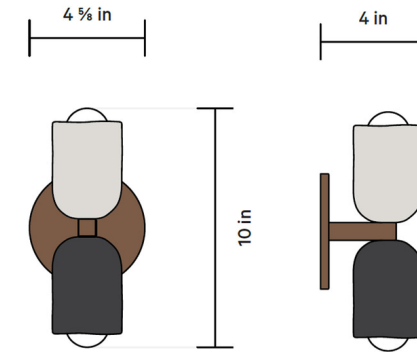

## Ceramic Up Down Slim Wall Sconce - Overstock

By In Common With

### Description

The petite and unobtrusive Ceramic Up Down Slim Wall Sconce emits a soft glow both up and down the wall. Each ceramic shade is handmade and left raw or pigmented.

Shown in patina brass canopy / white clay upper shade

### Specifications

COLOR . . . . . White Clay Upper Shade  
BODY FINISH . . . . . Patina Brass Canopy  
WATTAGE . . . . . 8W  
DIMMER . . . . . Standard 120V  
DIMENSIONS . . . . . 4.875"W x 9.75"H x 4"D  
BULB INCLUDED . . . . . 2 x G16.5/Candelabra (E12)/4W/120V LED  
COUNTRY OF ORIGIN . . . . . United States