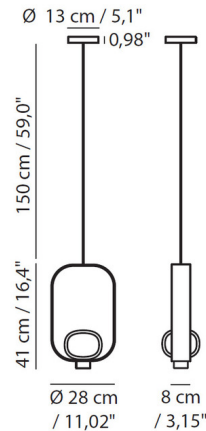

Shown in sand black / tan / blue leather

Specifications

COLOR	N/A
BODY FINISH	Sand Black / Tan / Blue Leather
WATTAGE	10W
DIMMER	Standard 120V
DIMENSIONS	11.02"W x 16.4"H
BULB NOT INCLUDED	1 x JCD/G9/10W/120V LED