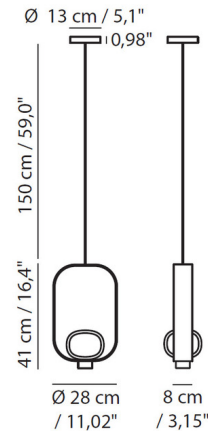

Shown in sand black / tan / blue leather

Specifications

COLOR	N/A
BODY FINISH	Sand Black / Tan / Blue Leather
WATTAGE	10W
DIMMER	Standard 120V
DIMENSIONS	11.02"W x 16.4"H
BULB NOT INCLUDED	1 x JCD/G9/10W/120V LED