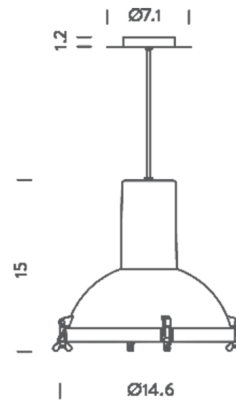

By Nemo

Description

The Projecteur 365 Pendant was originally designed by Le Corbusier for the Chandigarh High Court in 1954. The aluminum body is paired with a rounded, sandblasted glass diffuser that is fastened to the body with locking clips. Projecteur will add a touch of industrial style to any interior.

Shown in night blue

Specifications

COLOR	N/A
BODY FINISH	Night Blue
WATTAGE	27W
DIMMER	Standard 120V
DIMENSIONS	14.6"W x 15"H
BULB NOT INCLUDED	1 x A19/Medium (E26)/27W/120V LED

CLICK TO VIEW PRODUCT

Notes: