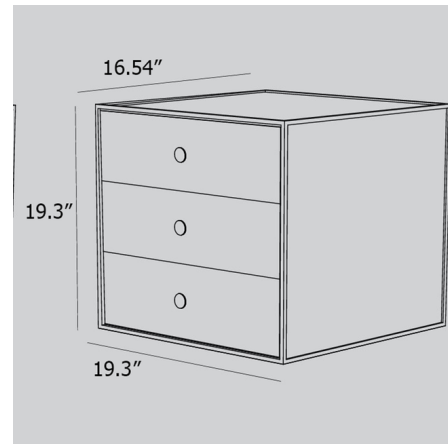

By Audo Copenhagen

Description

The Frame Drawer cabinet is a flexible storage system consisting of square modules for a cubistic style. The drawers may be mounted to the wall or stand on their own on the floor to serve as a dresser, nightstand, or any number of other configurations. The Frame collection is manufactured and assembled by hand in Denmark. NOTE: This is a discontinued model and limited to quantity on hand.

Shown in natural oak

Specifications

COLOR	N/A
BODY FINISH	Natural Oak
WATTAGE	N/A
DIMMER	N/A
DIMENSIONS	19.3"W x 19.3"H x 16.54"D
BULB	N/A
COUNTRY OF ORIGIN	Denmark

CLICK TO VIEW PRODUCT

Notes: