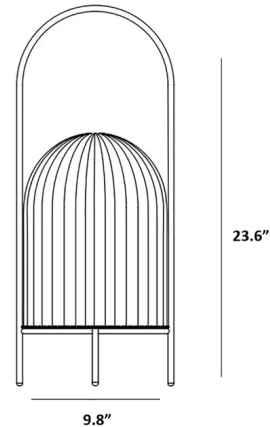

By Woud Design

Description

The Ghost Floor Lamp is a friendly ghost floating in the air to offer your space unique ambient light. It features a sleek black metal handle around a translucent opal glass shade. The shade gives an illusion of a white cloth thrown over the light source. Dimmer switch on cord.

Shown in black / opal

Specifications

COLOR	Opal
BODY FINISH	Black
WATTAGE	5W
DIMMER	Included
DIMENSIONS	9.8"W x 23.6"H
BULB NOT INCLUDED	1 x B10/Candelabra (E12)/5W/120V LED
COUNTRY OF ORIGIN	China

CLICK TO VIEW PRODUCT