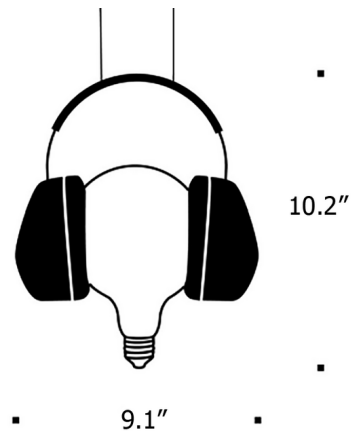

Shown in orange