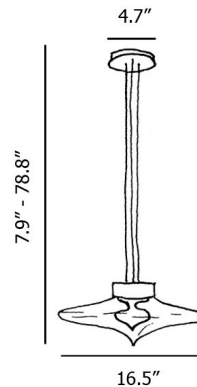

CLICK TO VIEW PRODUCT

Notes: