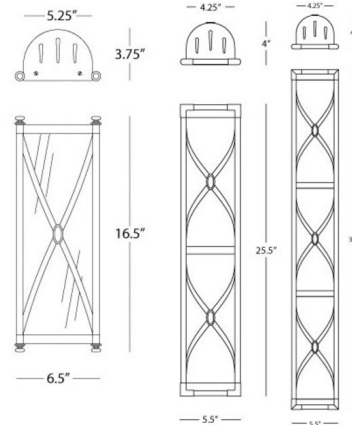

By Robert Abbey

Description

The Chase Half Round Wall Sconce adds an elegant beauty to your interior space. The decorative, detailed frame holds smooth glass that emits a soft, tranquil light with a welcoming glow throughout your room. May be mounted horizontally or vertically.

Shown in antique brass / frost white

Specifications

| | |
|-------------------|----------------------------------|
| COLOR | Frost White |
| BODY FINISH | Antique Brass |
| WATTAGE | 32W |
| DIMMER | Standard 120V |
| DIMENSIONS | 5.5\"W x 25.5\"H x 4\"D |
| BULB NOT INCLUDED | 4 x A19/Medium (E26)/8W/120V LED |
| COUNTRY OF ORIGIN | China |