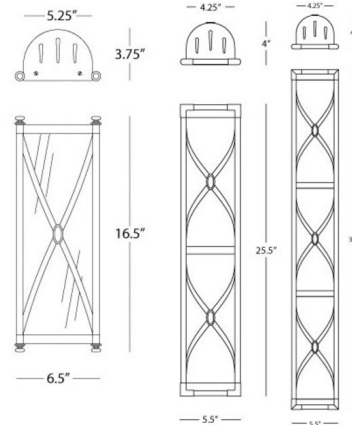

By Robert Abbey

Description

The Chase Half Round Wall Sconce adds an elegant beauty to your interior space. The decorative, detailed frame holds smooth glass that emits a soft, tranquil light with a welcoming glow throughout your room. May be mounted horizontally or vertically.

Shown in antique brass / frost white

Specifications

COLOR	Frost White
BODY FINISH	Antique Brass
WATTAGE	32W
DIMMER	Standard 120V
DIMENSIONS	5.5"W x 25.5"H x 4"D
BULB NOT INCLUDED	4 x A19/Medium (E26)/8W/120V LED
COUNTRY OF ORIGIN	China