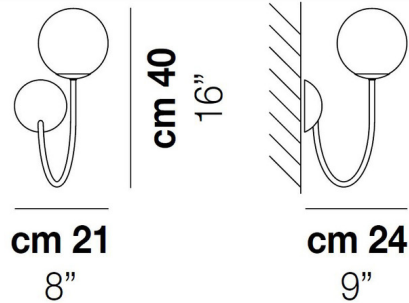

By Vistosi

Description

The Puppet Wall Sconce is a chic elegant piece that blends into a variety of room styles. The hand blown glass globe rests on a curved arm that sits on a circular backplate.

Specifications

COLOR White
BODY FINISH Chrome
WATTAGE 4W
DIMMER Standard 120V
DIMENSIONS 8"W x 16"H x 9"D
BULB NOT INCLUDED 1 x JCD/G9/4W/120V LED

Technical Information

PRODUCT DIMENSIONS Backplate: 5" Dia.

Shown in chrome / white