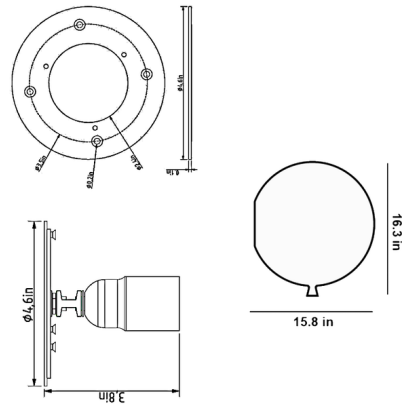

### Description

The Memory Wall Light awakens the imagination and recalls a carefree childhood. The illusion of an inflated balloon is flawless, right down to the dangling string which switches the light on and off. Field adjustable string length: 47.25 inch. Includes canopy to cover US junction box. On/off pull cord.

### Specifications

COLOR	Triplex Opal
BODY FINISH	White
WATTAGE	7W
DIMMER	N/A
DIMENSIONS	16.3"W x 16.3"H x 15.8"D
BULB NOT INCLUDED	1 x A19/Medium (E26)/7W/120V LED
COUNTRY OF ORIGIN	Czech Republic

CLICK TO VIEW PRODUCT