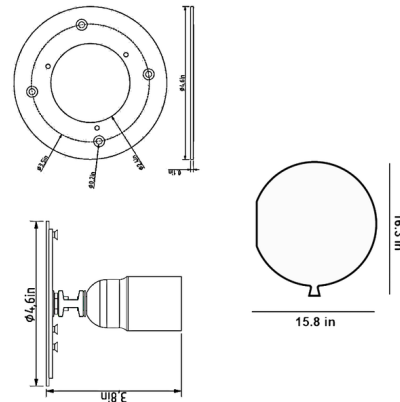

### Description

The Memory Wall Light awakens the imagination and recalls a carefree childhood. The illusion of an inflated balloon is flawless, right down to the dangling string which switches the light on and off. Field adjustable string length: 47.25 inch. Includes canopy to cover US junction box. On/off pull cord.

### Specifications

COLOR	Triplex Opal
BODY FINISH	White
WATTAGE	7W
DIMMER	N/A
DIMENSIONS	16.3"W x 16.3"H x 15.8"D
BULB NOT INCLUDED	1 x A19/Medium (E26)/7W/120V LED
COUNTRY OF ORIGIN	Czech Republic

CLICK TO VIEW PRODUCT