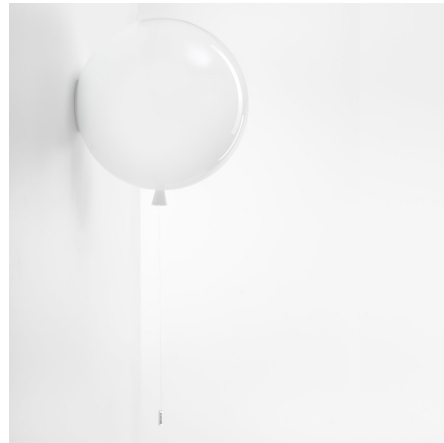

## Memory Wall Light - Overstock

By Brokis

### Description

The Memory Wall Light awakens the imagination and recalls a carefree childhood. The illusion of an inflated balloon is flawless, right down to the dangling string which switches the light on and off. Field adjustable string length: 47.25 inch. Includes canopy to cover US junction box. On/off pull cord.

Shown in white / triplex opal

### Specifications

COLOR	Triplex Opal
BODY FINISH	White
WATTAGE	7W
DIMMER	N/A
DIMENSIONS	16.3"W x 16.3"H x 15.8"D
BULB NOT INCLUDED	1 x A19/Medium (E26)/7W/120V LED
COUNTRY OF ORIGIN	Czech Republic

CLICK TO VIEW PRODUCT