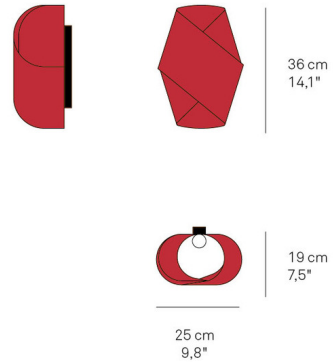

By LZF

Description

The Orbit Wall Sconce brings a quiet confidence to any space. Crafted by hand, its simple yet elegant form is created by twisting a single piece of wood veneer. Two distinct designs emerge depending on the direction of the twist. Light flows gently from both the top and bottom openings, while a warm inner glow highlights the natural grain of the timber, enhancing its organic beauty.

Shown in white / red

Specifications

COLOR	Red
BODY FINISH	White
WATTAGE	15W
DIMMER	Standard 120V
DIMENSIONS	9.8"W x 14.1"H x 7.5"D
BULB NOT INCLUDED	1 x A19/Medium (E26)/15W/120V LED
COUNTRY OF ORIGIN	Spain