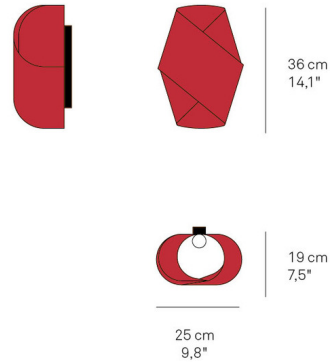

### Specifications

COLOR	Red
BODY FINISH	White
WATTAGE	15W
DIMMER	Standard 120V
DIMENSIONS	9.8"W x 14.1"H x 7.5"D
BULB NOT INCLUDED	1 x A19/Medium (E26)/15W/120V LED
COUNTRY OF ORIGIN	Spain

CLICK TO VIEW PRODUCT