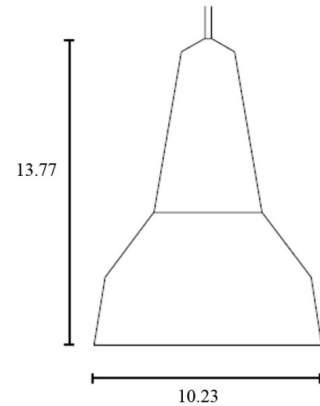

Shown in ash / white

Specifications

COLOR White
BODY FINISH Ash
WATTAGE 10W
DIMMER Standard 120V
DIMENSIONS 10.23"W x 13.77"H
BULB NOT INCLUDED 1 x A19/Medium (E26)/10W/120V LED

Technical Information

PRODUCT DIMENSIONS Adjustable Cord Length: 98.43"