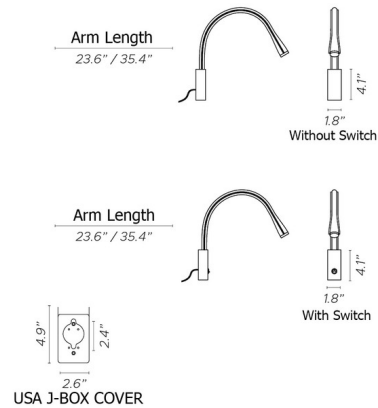

By Contardi

Description

The Flexiled Wall Reading Light features a Satin Nickel backplate with a flexible arm wrapped in Ivory real leather. Two arm length options. Backplate measuring 2.6 inch x 4.9 inch is included. Note: The included backplate does not cover a standard 4 inch octagonal junction box, use of slim switch box is required. Switch box cover is included and extends beyond the backplate; pictured in main image.

Shown in satin nickel / ivory leather

Specifications

COLOR	Ivory Leather
BODY FINISH	Satin Nickel
WATTAGE	3W
DIMMER	Not Dimmable
DIMENSIONS	23.6\"L x 2\"W x 4\"H
INTEGRATED LED MODULE	1 x LED/3W/120V LED
COUNTRY OF ORIGIN	Italy