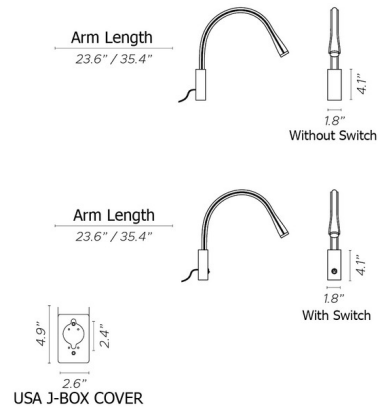

CLICK TO VIEW PRODUCT

Notes: