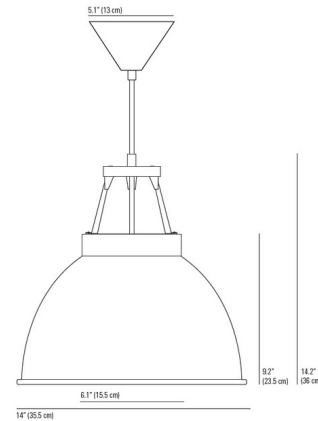

By Original BTC

Description

The Titan Size 1 Pendant is an original 1940's design frequently seen in factories and industrial spaces. Handmade by skilled artisans in the UK.

Shown in putty grey / bronze

Specifications

COLOR	Putty Grey / Bronze
BODY FINISH	N/A
WATTAGE	17W
DIMMER	Standard 120V
DIMENSIONS	14"W x 14.2"H
BULB NOT INCLUDED	1 x A19/Medium (E26)/17W/120V LED
COUNTRY OF ORIGIN	United Kingdom

Technical Information

PRODUCT DIMENSIONS	Cable Length: 67"
--------------------	-------------------

CLICK TO VIEW PRODUCT

Notes: