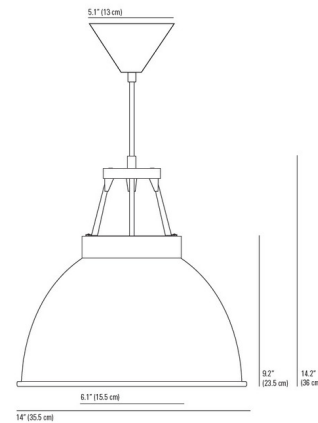

By Original BTC

Description

The Titan Size 1 Pendant is an original 1940's design frequently seen in factories and industrial spaces. Handmade by skilled artisans in the UK.

Shown in putty grey / bronze

Specifications

COLOR	Putty Grey / Bronze
BODY FINISH	N/A
WATTAGE	17W
DIMMER	Standard 120V
DIMENSIONS	14"W x 14.2"H
BULB NOT INCLUDED	1 x A19/Medium (E26)/17W/120V LED
COUNTRY OF ORIGIN	United Kingdom

Technical Information

PRODUCT DIMENSIONS	Cable Length: 67"
--------------------	-------------------

CLICK TO VIEW PRODUCT

Notes: