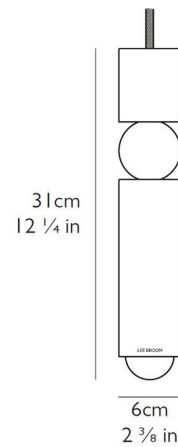

By Lee Broom

Description

Fulcrum Pendant features a slim line piece of Polished Chrome finished metal suspended around a central White sphere. Continuing the exploration of pivots and supports, this pendant is perfect in any setting. Includes 118 inches of adjustable cord.

Shown in polished chrome

Specifications

COLOR	N/A
BODY FINISH	Polished Chrome
WATTAGE	5W
DIMMER	Standard 120V
DIMENSIONS	2.38"W x 12.25"H
BULB INCLUDED	1 x A19/Medium (E26)/5W/120V LED
COUNTRY OF ORIGIN	United Kingdom