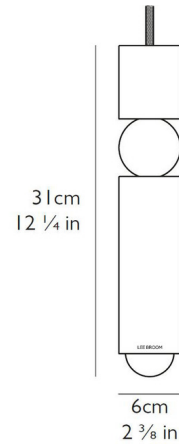

By Lee Broom

Description

Fulcrum Pendant features a slim line piece of Polished Chrome finished metal suspended around a central White sphere. Continuing the exploration of pivots and supports, this pendant is perfect in any setting. Includes 118 inches of adjustable cord.

Shown in polished chrome

Specifications

COLOR	N/A
BODY FINISH	Polished Chrome
WATTAGE	5W
DIMMER	Standard 120V
DIMENSIONS	2.38"W x 12.25"H
BULB INCLUDED	1x A19/Medium (E26)/5W/120V LED
COUNTRY OF ORIGIN	United Kingdom