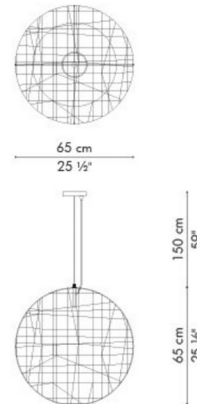

Specifications

COLOR	Bronze
BODY FINISH	Black
WATTAGE	17W
DIMMER	Standard 120V
DIMENSIONS	25.5"W x 25.5"H
BULB NOT INCLUDED	1 x A19/Medium (E26)/17W/120V LED
COUNTRY OF ORIGIN	Philippines

Shown in black / bronze