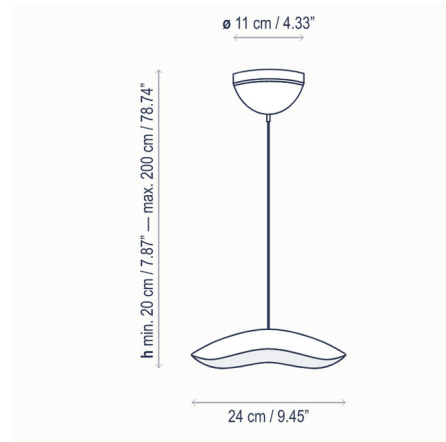

### Description

The Valentina Pendant features a smooth head that draws a wavy shape along the perimeter of the lamp and has a clear contrast with the interior shade color and exterior shade color. Two dimming options available.

### Specifications

COLOR	N/A
BODY FINISH	Light Grey / White
WATTAGE	6.5W
DIMMER	0-10V
DIMENSIONS	9.45"W x 7.87"H x 9.45"D
INTEGRATED LED MODULE	1 x LED/6.5W/120V LED
COUNTRY OF ORIGIN	Spain