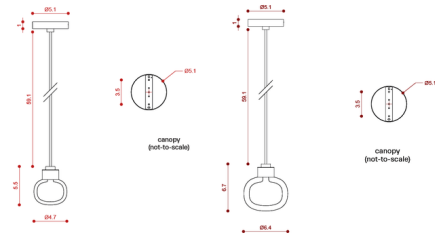

### Specifications

COLOR . . . . . Smoke  
BODY FINISH . . . . . Matte Black / Black Chrome  
WATTAGE . . . . . 3W  
DIMMER . . . . . Standard 120V  
DIMENSIONS . . . . . 4.7"W x 5.8"H  
BULB NOT INCLUDED . . . . . 1 x JCD/G9/3W/120V LED

### Technical Information

PRODUCT DIMENSIONS . . . . . Cord Length: 59"

CLICK TO VIEW PRODUCT

Notes: