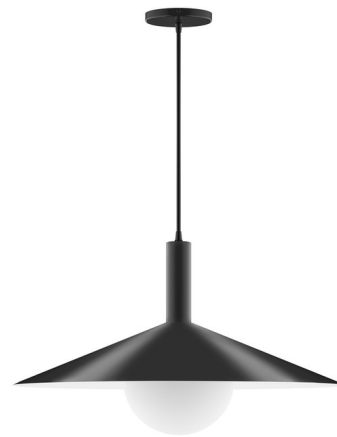

## Stack Zing Pendant with Glass Globe - Overstock By Montclair Light Works

### Description

The Stack Shallow Cone Globe Pendant brings a clean, geometric look to your interior space. The smooth shallow cone shade lined in White, is complemented by an Opal globe diffuser, casting warm shadows across your room. The Polyester powder coat finish provides color retention and scratch resistance.

Shown in black / opal

### Specifications

COLOR	Opal
BODY FINISH	Black
WATTAGE	24W
DIMMER	Standard 120V
DIMENSIONS	24"W x 10.5"H
BULB NOT INCLUDED	2 x B10/Candelabra (E12)/12W/120V LED
COUNTRY OF ORIGIN	United States