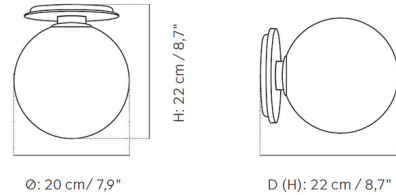

Shown in brushed brass / matte opal

Specifications

COLOR Matte Opal
BODY FINISH Brushed Brass
WATTAGE 6W
DIMMER Low Voltage Electronic
DIMENSIONS 7.9"W x 8.7"H
BULB INCLUDED 1 x LED/Medium (E26)/6W/120V LED
COUNTRY OF ORIGIN China