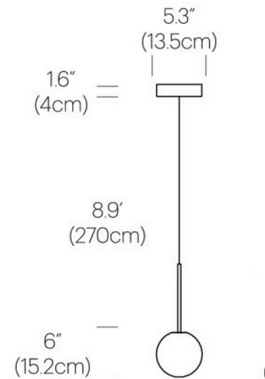

Shown in brass / opal