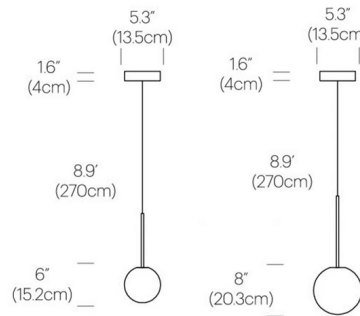

CLICK TO VIEW PRODUCT

Notes: