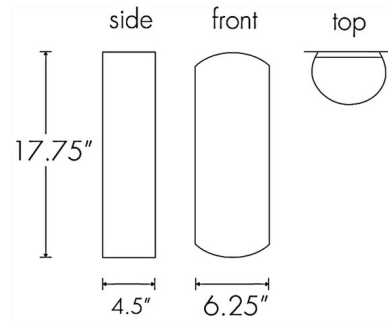

### Description

The Basics Tall Curved Wall Sconce brings a clean simplicity to your interior space. The smooth, curved aluminum frame casts warm shadows of light both up and down in your room. Vertical mounting only.

### Specifications

|                       |                            |
|-----------------------|----------------------------|
| COLOR                 | N/A                        |
| BODY FINISH           | Cast Bronze                |
| WATTAGE               | 9.4W                       |
| DIMMER                | 0-10V                      |
| DIMENSIONS            | 6.25"W x 17.75"H x 4.5"D   |
| INTEGRATED LED MODULE | 1 x LED/9.38W/120-277V LED |
| COUNTRY OF ORIGIN     | United States              |