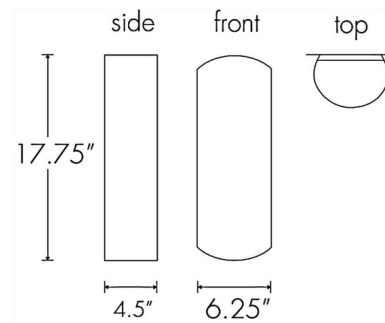

By UltraLights

Description

The Basics Tall Curved Wall Sconce brings a clean simplicity to your interior space. The smooth, curved aluminum frame casts warm shadows of light both up and down in your room. Vertical mounting only.

Shown in cast bronze

Specifications

COLOR	N/A
BODY FINISH	Cast Bronze
WATTAGE	9.4W
DIMMER	0-10V
DIMENSIONS	6.25"W x 17.75"H x 4.5"D
INTEGRATED LED MODULE	1 x LED/9.38W/120-277V LED
COUNTRY OF ORIGIN	United States