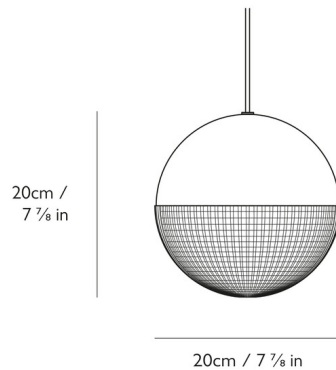

CLICK TO VIEW PRODUCT

Notes: