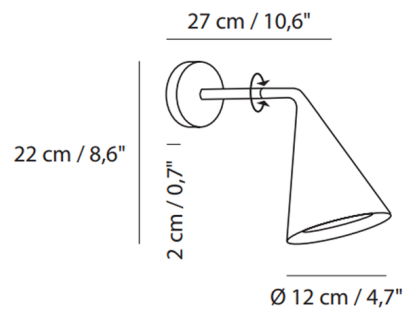

### Description

The Gordon Wall Sconce has a formal and material interpretation of the conical diffuser that is the main feature of the Gordon product line from Tooy. Adjustable direct light 270 degrees. Includes 4.5 inch diameter cover plate for US junction box.

### Specifications

COLOR . . . . . Matte Black  
BODY FINISH . . . . . Matte Black  
WATTAGE . . . . . 10W  
DIMMER . . . . . Standard 120V  
DIMENSIONS . . . . . 4.724"W x 8.661"H x 10.62"D  
BULB NOT INCLUDED . . . . . 1 x B10/Candelabra (E12)/10W/120V LED