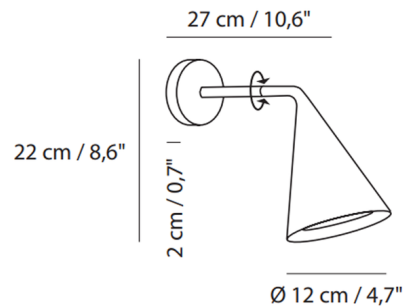

By Tooy

Description

The Gordon Wall Sconce has a formal and material interpretation of the conical diffuser that is the main feature of the Gordon product line from Tooy. Adjustable direct light 270 degrees. Includes 4.5 inch diameter cover plate for US junction box.

Shown in matte black / matte black

Specifications

COLOR Matte Black
BODY FINISH Matte Black
WATTAGE 10W
DIMMER Standard 120V
DIMENSIONS 4.724"W x 8.661"H x 10.62"D
BULB NOT INCLUDED 1 x B10/Candelabra (E12)/10W/120V LED