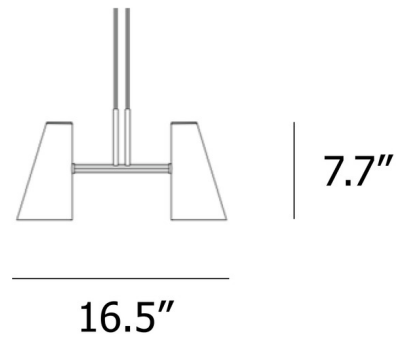

By Woud Design

Description

The Cono Duo Pendant features an iconic geometrical cone shape with two identical adjustable Black shades. Note: This fixture is designed to be mounted on a single gang outlet box and will not cover a standard 4 inch junction box.

Shown in black / black

Specifications

COLOR	Black
BODY FINISH	Black
WATTAGE	8W
DIMMER	Standard 120V
DIMENSIONS	16.5"L x 4.3"W x 7.7"H
BULB NOT INCLUDED	2 x B10/Candelabra (E12)/4W/120V LED
COUNTRY OF ORIGIN	China

Technical Information

PRODUCT DIMENSIONS	Canopy: 4"L x 2.4"W x 1"H
--------------------	---------------------------

CLICK TO VIEW PRODUCT

Notes: