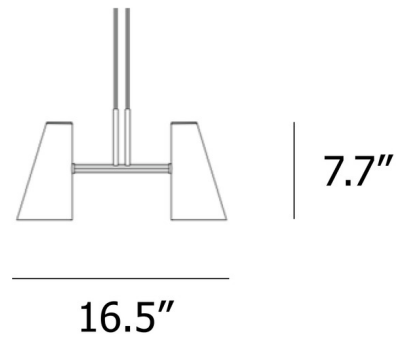

### Description

The Cono Duo Pendant features an iconic geometrical cone shape with two identical adjustable Black shades. Note: This fixture is designed to be mounted on a single gang outlet box and will not cover a standard 4 inch junction box.

### Specifications

COLOR	Black
BODY FINISH	Black
WATTAGE	8W
DIMMER	Standard 120V
DIMENSIONS	16.5"L x 4.3"W x 7.7"H
BULB NOT INCLUDED	2 x B10/Candelabra (E12)/4W/120V LED
COUNTRY OF ORIGIN	China

### Technical Information

PRODUCT DIMENSIONS	Canopy: 4"L x 2.4"W x 1"H
--------------------	---------------------------

CLICK TO VIEW PRODUCT

Notes: