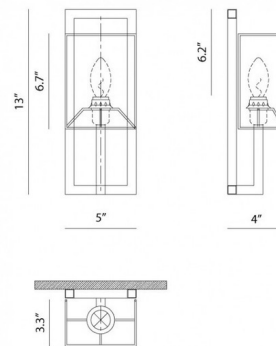

By Matteo Lighting

Description

Cadre Wall Light is an elegant, modern piece perfect in any room of your home. A White linen fabric shade is complimented by a Dark Grey frame.

Shown in dark grey / white

Specifications

COLOR White
BODY FINISH Dark Grey
WATTAGE 5W
DIMMER Standard 120V
DIMENSIONS 5\"W x 13\"H x 4\"D
BULB NOT INCLUDED 1 x B11/Candelabra (E12)/5W/120V LED

CLICK TO VIEW PRODUCT

Notes: