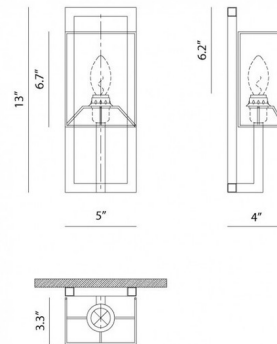

By Matteo Lighting

Description

Cadre Wall Light is an elegant, modern piece perfect in any room of your home. A White linen fabric shade is complimented by a Dark Grey frame.

Shown in dark grey / white

Specifications

COLOR White
BODY FINISH Dark Grey
WATTAGE 5W
DIMMER Standard 120V
DIMENSIONS 5\"W x 13\"H x 4\"D
BULB NOT INCLUDED 1 x B11/Candelabra (E12)/5W/120V LED

CLICK TO VIEW PRODUCT

Notes: