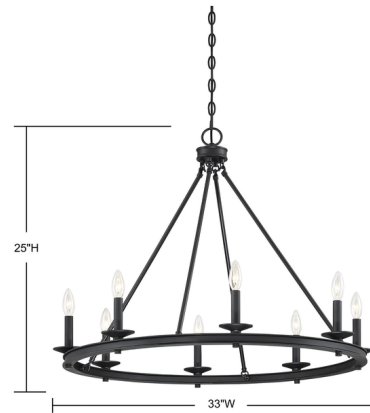

Lightology

lightology.com
866-954-4489
04-27-26

Project: _____

Company: _____

Location: _____ Fixture Type: _____

SPEC #: **SVY1525251**

Approved On: _____ Approved By: _____

Middleton Chandelier - Overstock

By Savoy House

Description

Get casual modern farmhouse flair with the Middleton Chandelier. It flaunts a stylish open hoop design with an airy look in Classic Bronze finish.

Specifications

COLOR N/A
BODY FINISH Classic Bronze
WATTAGE 72W
DIMMER Standard 120V
DIMENSIONS 33"W x 25"H
BULB NOT INCLUDED 8 x B10/Candelabra (E12)/9W/120V LED

Technical Information

PRODUCT DIMENSIONS Chain Length: 120"

Shown in classic bronze

CLICK TO VIEW PRODUCT

Notes: