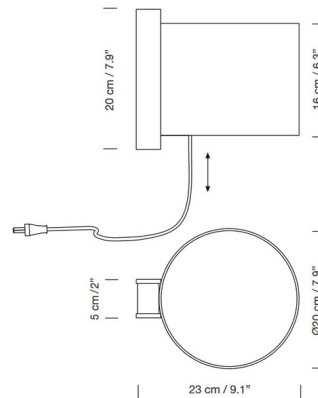

By Santa & Cole

Description

TMM Corto Plug-in Wall Sconce features a Walnut or Beech finish complemented by a choice of a White or Beige parchment shade. Includes pin up kit to plug into wall. The light is switched on/off by pulling lightly on the cable.

Shown in walnut / beige

Specifications

COLOR	Beige
BODY FINISH	Walnut
WATTAGE	N/A
DIMMER	N/A
DIMENSIONS	7.9"W x 7.9"H x 9.1"D
BULB NOT INCLUDED	1 x A19/Medium (E26)/120V LED

CLICK TO VIEW PRODUCT

Notes: