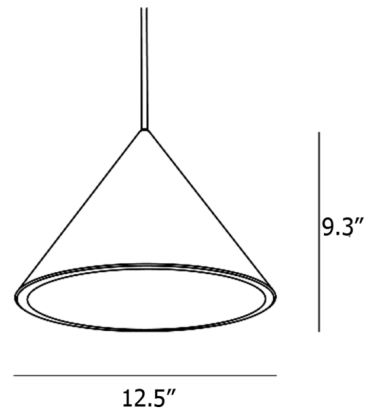

Shown in beige

Specifications

COLOR	N/A
BODY FINISH	Beige
WATTAGE	15W
DIMMER	Not Dimmable
DIMENSIONS	12.59"W x 9.37"H
INTEGRATED LED MODULE	1 x LED/15W/120V LED
COUNTRY OF ORIGIN	China

Technical Information