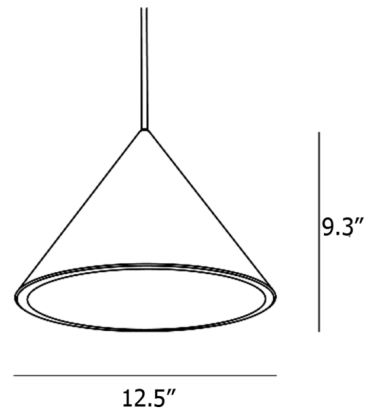

Shown in beige

Specifications

COLOR	N/A
BODY FINISH	Beige
WATTAGE	15W
DIMMER	Not Dimmable
DIMENSIONS	12.59"W x 9.37"H
INTEGRATED LED MODULE	1 x LED/15W/120V LED
COUNTRY OF ORIGIN	China

Technical Information

LAMP LIFE	50000 hours

CLICK TO VIEW PRODUCT

Notes: